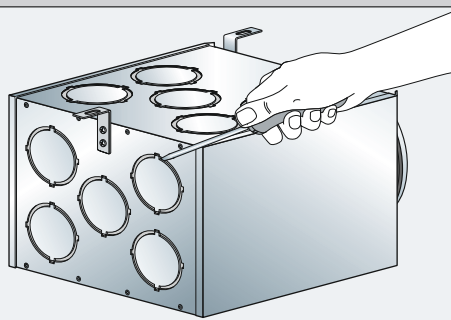

profi-air® classic plus – Montageanleitung/Mounting instructions

1

a

b

2

a

b

c

d

e

f