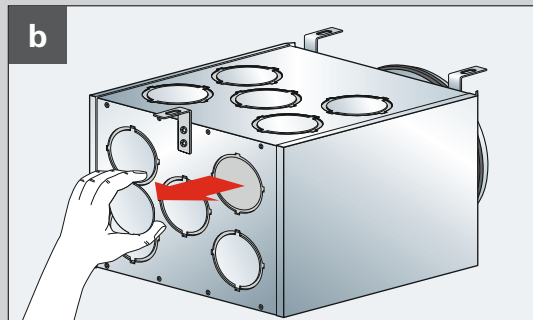

profi-air® classic plus – Montageanleitung/Mounting instructions

1

a

b

2

a

b

c

d

e

f